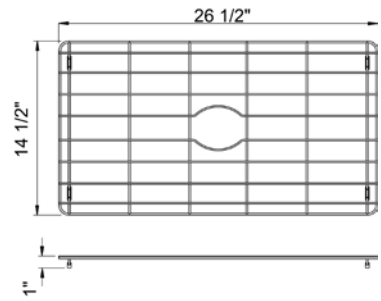

JBG- Bottom Grids

ACCESSORY GROUP

Bottom Grids

SUBMITTAL DATA

JBG-710*
Fits 9" x 12" bowl

JBG-812*
Fits 10" x 14" bowl

JBG-1214*
Fits 14" x 16" bowl

JBG-1216*
Fits 14" x 18" bowl

JBG-1426*
Fits 16" x 28" bowl

JBG-01520
Fits Zero Radius Bowl
16" x 21"

JBG-01723
Fits Zero Radius Bowl
18" x 24"

JBG-01729
Fits Zero Radius Bowl
18" x 30"

JBG-0177
Fits Zero Radius Bowl
18" x 8"

JBG-01715
Fits Zero Radius Bowl
18" x 16"

NOTE

Bottoms grids marked for use with Zero Radius sinks will not fit properly into standard sink compartments due to vertical corner sizes.

JUST MFG. COMPANY CONTINUES TO MAKE QUALITY AND FUNCTIONALITY A MARK OF THE JUST PRODUCT LINE. TO DO SO REQUIRES THAT WE RESERVE THE RIGHT TO CHANGE PRODUCT INFORMATION WITHOUT NOTICE. DIMENSIONS MAY VARY AND ARE SUBJECT TO CHANGE WITHOUT NOTICE. NO RESPONSIBILITY IS ASSUMED FOR USE OF SUPERCEDED OR VOIDED DATA. FOR THE MOST CURRENT AND ACCURATE INFORMATION REGARDING THE COMPLETE LINE OF JUST SINKS, FAUCETS AND DRAINS, CLICK ON THE **SPEC LINE DRAWINGS** LINK ON OUR WEB SITE AT www.justmfg.com