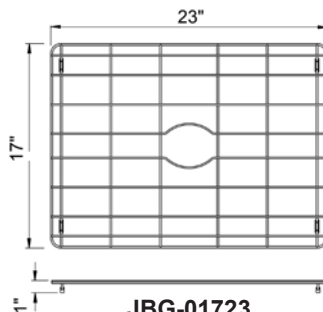

JBG- Bottom Grids

ACCESSORY GROUP

Bottom Grids

SUBMITTAL DATA

JBG-710*
Fits 9" x 12" bowl

JBG-812*
Fits 10" x 14" bowl

JBG-1214*
Fits 14" x 16" bowl

JBG-1216*
Fits 14" x 18" bowl

Features:

Stainless steel - Type 304.
Dishwasher safe.
Legs have protective covering to prevent scratching sink.
Bright finish.

JBG-1414*
Fits 16" x 16" bowl

JBG-1417*
Fits 16" x 19" bowl

JBG-1420*
Fits 16" x 22" bowl

JBG-1426*
Fits 16" x 28" bowl

JBG-01520
Fits Zero Radius Bowl
16" x 21"

JBG-01723
Fits Zero Radius Bowl
18" x 24"

JBG-01729
Fits Zero Radius Bowl
18" x 30"

JBG-0177
Fits Zero Radius Bowl
18" x 8"

JBG-01715
Fits Zero Radius Bowl
18" x 16"

NOTE

Bottoms grids marked for use with Zero Radius sinks will not fit properly into standard sink compartments due to vertical corner sizes.

JUST MFG. COMPANY CONTINUES TO MAKE QUALITY AND FUNCTIONALITY A MARK OF THE JUST PRODUCT LINE. TO DO SO REQUIRES THAT WE RESERVE THE RIGHT TO CHANGE PRODUCT INFORMATION WITHOUT NOTICE. DIMENSIONS MAY VARY AND ARE SUBJECT TO CHANGE WITHOUT NOTICE. NO RESPONSIBILITY IS ASSUMED FOR USE OF SUPERCEDED OR VOIDED DATA. FOR THE MOST CURRENT AND ACCURATE INFORMATION REGARDING THE COMPLETE LINE OF JUST SINKS, FAUCETS AND DRAINS, CLICK ON THE **SPEC LINE DRAWINGS** LINK ON OUR WEB SITE AT www.justmfg.com