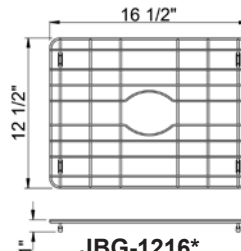

JBG- Bottom Grids

ACCESSORY GROUP

Bottom Grids

SUBMITTAL DATA

JBG-710*
Fits 9" x 12" bowl

JBG-812*
Fits 10" x 14" bowl

JBG-1214*
Fits 14" x 16" bowl

JBG-1216*
Fits 14" x 18" bowl

JBG-1426*
Fits 16" x 28" bowl

JBG-01520
Fits Zero Radius Bowl
16" x 21"

JBG-01723
Fits Zero Radius Bowl
18" x 24"

JBG-01729
Fits Zero Radius Bowl
18" x 30"

JBG-0177
Fits Zero Radius Bowl
18" x 8"

JBG-01715
Fits Zero Radius Bowl
18" x 16"

NOTE

Bottoms grids marked for use with Zero Radius sinks will not fit properly into standard sink compartments due to vertical corner sizes.

JUST MFG. COMPANY CONTINUES TO MAKE QUALITY AND FUNCTIONALITY A MARK OF THE JUST PRODUCT LINE. TO DO SO REQUIRES THAT WE RESERVE THE RIGHT TO CHANGE PRODUCT INFORMATION WITHOUT NOTICE. DIMENSIONS MAY VARY AND ARE SUBJECT TO CHANGE WITHOUT NOTICE. NO RESPONSIBILITY IS ASSUMED FOR USE OF SUPERCEDED OR VOIDED DATA. FOR THE MOST CURRENT AND ACCURATE INFORMATION REGARDING THE COMPLETE LINE OF JUST SINKS, FAUCETS AND DRAINS, CLICK ON THE **SPEC LINE DRAWINGS** LINK ON OUR WEB SITE AT www.justmfg.com