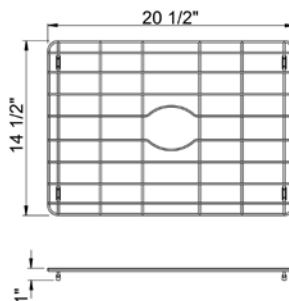

JBG- Bottom Grids

ACCESSORY GROUP

Bottom Grids

SUBMITTAL DATA

JBG-710*
Fits 9" x 12" bowl

JBG-812*
Fits 10" x 14" bowl

JBG-1214*
Fits 14" x 16" bowl

JBG-1216*
Fits 14" x 18" bowl

Features:

Stainless steel - Type 304.
Dishwasher safe.
Legs have protective covering to prevent scratching sink.
Bright finish.

JBG-1414*
Fits 16" x 16" bowl

JBG-1417*
Fits 16" x 19" bowl

JBG-1420*
Fits 16" x 22" bowl

JBG-1426*
Fits 16" x 28" bowl

JBG-01520
Fits Zero Radius Bowl
16" x 21"

JBG-01723
Fits Zero Radius Bowl
18" x 24"

JBG-01729
Fits Zero Radius Bowl
18" x 30"

JBG-0177
Fits Zero Radius Bowl
18" x 8"

JBG-01715
Fits Zero Radius Bowl
18" x 16"

NOTE

Bottoms grids marked for use with Zero Radius sinks will not fit properly into standard sink compartments due to vertical corner sizes.

JUST MFG. COMPANY CONTINUES TO MAKE QUALITY AND FUNCTIONALITY A MARK OF THE JUST PRODUCT LINE. TO DO SO REQUIRES THAT WE RESERVE THE RIGHT TO CHANGE PRODUCT INFORMATION WITHOUT NOTICE. DIMENSIONS MAY VARY AND ARE SUBJECT TO CHANGE WITHOUT NOTICE. NO RESPONSIBILITY IS ASSUMED FOR USE OF SUPERCEDED OR VOIDED DATA. FOR THE MOST CURRENT AND ACCURATE INFORMATION REGARDING THE COMPLETE LINE OF JUST SINKS, FAUCETS AND DRAINS, CLICK ON THE **SPEC LINE DRAWINGS** LINK ON OUR WEB SITE AT www.justmfg.com