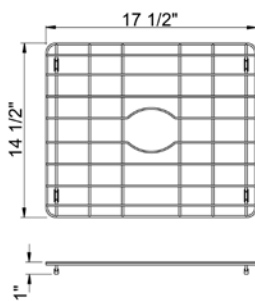

JBG-1417*
Fits 16" x 19" bowl