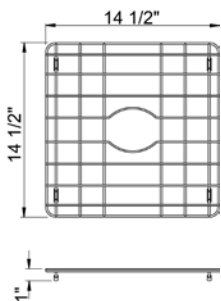

JBG-1414*
Fits 16" x 16" bowl