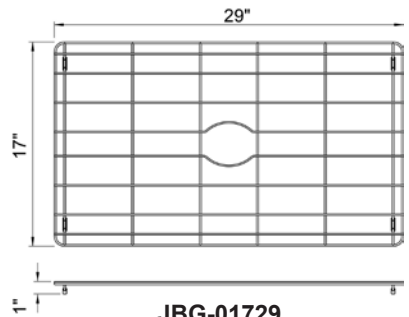

JBG- Bottom Grids

ACCESSORY GROUP

Bottom Grids

SUBMITTAL DATA

JBG-710*
Fits 9" x 12" bowl

JBG-812*
Fits 10" x 14" bowl

JBG-1214*
Fits 14" x 16" bowl

JBG-1216*
Fits 14" x 18" bowl

Features:

Stainless steel - Type 304.
Dishwasher safe.
Legs have protective covering to prevent scratching sink.
Bright finish.

JBG-1414*
Fits 16" x 16" bowl

JBG-1417*
Fits 16" x 19" bowl

JBG-1420*
Fits 16" x 22" bowl

JBG-1426*
Fits 16" x 28" bowl

JBG-01520
Fits Zero Radius Bowl
16" x 21"

JBG-01723
Fits Zero Radius Bowl
18" x 24"

JBG-01729
Fits Zero Radius Bowl
18" x 30"

JBG-0177
Fits Zero Radius Bowl
18" x 8"

JBG-01715
Fits Zero Radius Bowl
18" x 16"

NOTE

Bottoms grids marked for use with Zero Radius sinks will not fit properly into standard sink compartments due to vertical corner sizes.

JUST MFG. COMPANY CONTINUES TO MAKE QUALITY AND FUNCTIONALITY A MARK OF THE JUST PRODUCT LINE. TO DO SO REQUIRES THAT WE RESERVE THE RIGHT TO CHANGE PRODUCT INFORMATION WITHOUT NOTICE. DIMENSIONS MAY VARY AND ARE SUBJECT TO CHANGE WITHOUT NOTICE. NO RESPONSIBILITY IS ASSUMED FOR USE OF SUPERCEDED OR VOIDED DATA. FOR THE MOST CURRENT AND ACCURATE INFORMATION REGARDING THE COMPLETE LINE OF JUST SINKS, FAUCETS AND DRAINS, CLICK ON THE **SPEC LINE DRAWINGS** LINK ON OUR WEB SITE AT www.justmfg.com