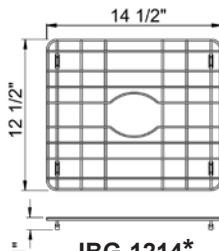

JBG- Bottom Grids

ACCESSORY GROUP

Bottom Grids

SUBMITTAL DATA

JBG-710*
Fits 9" x 12" bowl

JBG-812*
Fits 10" x 14" bowl

JBG-1214*
Fits 14" x 16" bowl

JBG-1216*
Fits 14" x 18" bowl

JBG-1426*
Fits 16" x 28" bowl

JBG-01520
Fits Zero Radius Bowl
16" x 21"

JBG-01723
Fits Zero Radius Bowl
18" x 24"

JBG-01729
Fits Zero Radius Bowl
18" x 30"

JBG-0177
Fits Zero Radius Bowl
18" x 8"

JBG-01715
Fits Zero Radius Bowl
18" x 16"

NOTE

Bottoms grids marked for use with Zero Radius sinks will not fit properly into standard sink compartments due to vertical corner sizes.

JUST MFG. COMPANY CONTINUES TO MAKE QUALITY AND FUNCTIONALITY A MARK OF THE JUST PRODUCT LINE. TO DO SO REQUIRES THAT WE RESERVE THE RIGHT TO CHANGE PRODUCT INFORMATION WITHOUT NOTICE. DIMENSIONS MAY VARY AND ARE SUBJECT TO CHANGE WITHOUT NOTICE. NO RESPONSIBILITY IS ASSUMED FOR USE OF SUPERCEDED OR VOIDED DATA. FOR THE MOST CURRENT AND ACCURATE INFORMATION REGARDING THE COMPLETE LINE OF JUST SINKS, FAUCETS AND DRAINS, CLICK ON THE **SPEC LINE DRAWINGS** LINK ON OUR WEB SITE AT www.justmfg.com