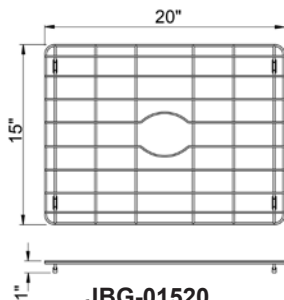

JBG- Bottom Grids

ACCESSORY GROUP

Bottom Grids

SUBMITTAL DATA

JBG-710*
Fits 9" x 12" bowl

JBG-812*
Fits 10" x 14" bowl

JBG-1214*
Fits 14" x 16" bowl

JBG-1216*
Fits 14" x 18" bowl

Features:

Stainless steel - Type 304.
Dishwasher safe.
Legs have protective covering to prevent scratching sink.
Bright finish.

JBG-1414*
Fits 16" x 16" bowl

JBG-1417*
Fits 16" x 19" bowl

JBG-1420*
Fits 16" x 22" bowl

JBG-1426*
Fits 16" x 28" bowl

JBG-01520
Fits Zero Radius Bowl
16" x 21"

JBG-01723
Fits Zero Radius Bowl
18" x 24"

JBG-01729
Fits Zero Radius Bowl
18" x 30"

JBG-0177
Fits Zero Radius Bowl
18" x 8"

JBG-01715
Fits Zero Radius Bowl
18" x 16"

NOTE

Bottoms grids marked for use with Zero Radius sinks will not fit properly into standard sink compartments due to vertical corner sizes.

JUST MFG. COMPANY CONTINUES TO MAKE QUALITY AND FUNCTIONALITY A MARK OF THE JUST PRODUCT LINE. TO DO SO REQUIRES THAT WE RESERVE THE RIGHT TO CHANGE PRODUCT INFORMATION WITHOUT NOTICE. DIMENSIONS MAY VARY AND ARE SUBJECT TO CHANGE WITHOUT NOTICE. NO RESPONSIBILITY IS ASSUMED FOR USE OF SUPERCEDED OR VOIDED DATA. FOR THE MOST CURRENT AND ACCURATE INFORMATION REGARDING THE COMPLETE LINE OF JUST SINKS, FAUCETS AND DRAINS, CLICK ON THE **SPEC LINE DRAWINGS** LINK ON OUR WEB SITE AT www.justmfg.com