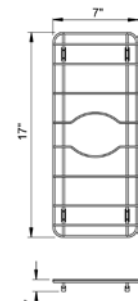

JBG- Bottom Grids

ACCESSORY GROUP

Bottom Grids

SUBMITTAL DATA

JBG-710*
Fits 9" x 12" bowl

JBG-812*
Fits 10" x 14" bowl

JBG-1214*
Fits 14" x 16" bowl

JBG-1216*
Fits 14" x 18" bowl

JBG-1426*
Fits 16" x 28" bowl

JBG-01520
Fits Zero Radius Bowl
16" x 21"

JBG-01723
Fits Zero Radius Bowl
18" x 24"

JBG-01729
Fits Zero Radius Bowl
18" x 30"

JBG-0177
Fits Zero Radius Bowl
18" x 8"

JBG-01715
Fits Zero Radius Bowl
18" x 16"

NOTE

Bottoms grids marked for use with Zero Radius sinks will not fit properly into standard sink compartments due to vertical corner sizes.

JUST MFG. COMPANY CONTINUES TO MAKE QUALITY AND FUNCTIONALITY A MARK OF THE JUST PRODUCT LINE. TO DO SO REQUIRES THAT WE RESERVE THE RIGHT TO CHANGE PRODUCT INFORMATION WITHOUT NOTICE. DIMENSIONS MAY VARY AND ARE SUBJECT TO CHANGE WITHOUT NOTICE. NO RESPONSIBILITY IS ASSUMED FOR USE OF SUPERCEDED OR VOIDED DATA. FOR THE MOST CURRENT AND ACCURATE INFORMATION REGARDING THE COMPLETE LINE OF JUST SINKS, FAUCETS AND DRAINS, CLICK ON THE **SPEC LINE DRAWINGS** LINK ON OUR WEB SITE AT www.justmfg.com