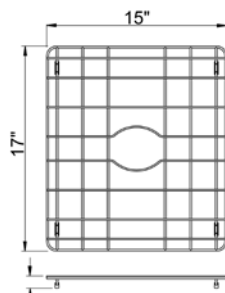

JBG- Bottom Grids

ACCESSORY GROUP

Bottom Grids

SUBMITTAL DATA

JBG-710*
Fits 9" x 12" bowl

JBG-812*
Fits 10" x 14" bowl

JBG-1214*
Fits 14" x 16" bowl

JBG-1216*
Fits 14" x 18" bowl

JBG-1426*
Fits 16" x 28" bowl

JBG-01520
Fits Zero Radius Bowl
16" x 21"

JBG-01723
Fits Zero Radius Bowl
18" x 24"

JBG-01729
Fits Zero Radius Bowl
18" x 30"

JBG-0177
Fits Zero Radius Bowl
18" x 8"

JBG-01715
Fits Zero Radius Bowl
18" x 16"

NOTE

Bottoms grids marked for use with Zero Radius sinks will not fit properly into standard sink compartments due to vertical corner sizes.

JUST MFG. COMPANY CONTINUES TO MAKE QUALITY AND FUNCTIONALITY A MARK OF THE JUST PRODUCT LINE. TO DO SO REQUIRES THAT WE RESERVE THE RIGHT TO CHANGE PRODUCT INFORMATION WITHOUT NOTICE. DIMENSIONS MAY VARY AND ARE SUBJECT TO CHANGE WITHOUT NOTICE. NO RESPONSIBILITY IS ASSUMED FOR USE OF SUPERCEDED OR VOIDED DATA. FOR THE MOST CURRENT AND ACCURATE INFORMATION REGARDING THE COMPLETE LINE OF JUST SINKS, FAUCETS AND DRAINS, CLICK ON THE **SPEC LINE DRAWINGS** LINK ON OUR WEB SITE AT www.justmfg.com