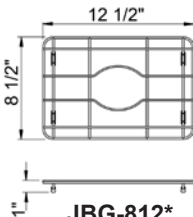

JBG- Bottom Grids

ACCESSORY GROUP

Bottom Grids

SUBMITTAL DATA

JBG-710*
Fits 9" x 12" bowl

JBG-812*
Fits 10" x 14" bowl

JBG-1214*
Fits 14" x 16" bowl

JBG-1216*
Fits 14" x 18" bowl

JBG-1426*
Fits 16" x 28" bowl

JBG-01520
Fits Zero Radius Bowl
16" x 21"

JBG-01723
Fits Zero Radius Bowl
18" x 24"

JBG-01729
Fits Zero Radius Bowl
18" x 30"

JBG-0177
Fits Zero Radius Bowl
18" x 8"

JBG-01715
Fits Zero Radius Bowl
18" x 16"

NOTE

Bottoms grids marked for use with Zero Radius sinks will not fit properly into standard sink compartments due to vertical corner sizes.

JUST MFG. COMPANY CONTINUES TO MAKE QUALITY AND FUNCTIONALITY A MARK OF THE JUST PRODUCT LINE. TO DO SO REQUIRES THAT WE RESERVE THE RIGHT TO CHANGE PRODUCT INFORMATION WITHOUT NOTICE. DIMENSIONS MAY VARY AND ARE SUBJECT TO CHANGE WITHOUT NOTICE. NO RESPONSIBILITY IS ASSUMED FOR USE OF SUPERCEDED OR VOIDED DATA. FOR THE MOST CURRENT AND ACCURATE INFORMATION REGARDING THE COMPLETE LINE OF JUST SINKS, FAUCETS AND DRAINS, CLICK ON THE **SPEC LINE DRAWINGS** LINK ON OUR WEB SITE AT www.justmfg.com