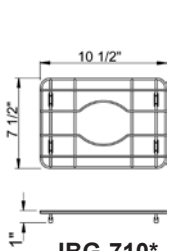

JBG- Bottom Grids

ACCESSORY GROUP

Bottom Grids

SUBMITTAL DATA

JBG-710*
Fits 9" x 12" bowl

JBG-812*
Fits 10" x 14" bowl

JBG-1214*
Fits 14" x 16" bowl

JBG-1216*
Fits 14" x 18" bowl

JBG-1426*
Fits 16" x 28" bowl

JBG-01520
Fits Zero Radius Bowl
16" x 21"

JBG-01723
Fits Zero Radius Bowl
18" x 24"

JBG-01729
Fits Zero Radius Bowl
18" x 30"

JBG-0177
Fits Zero Radius Bowl
18" x 8"

JBG-01715
Fits Zero Radius Bowl
18" x 16"

NOTE

Bottoms grids marked for use with Zero Radius sinks will not fit properly into standard sink compartments due to vertical corner sizes.

JUST MFG. COMPANY CONTINUES TO MAKE QUALITY AND FUNCTIONALITY A MARK OF THE JUST PRODUCT LINE. TO DO SO REQUIRES THAT WE RESERVE THE RIGHT TO CHANGE PRODUCT INFORMATION WITHOUT NOTICE. DIMENSIONS MAY VARY AND ARE SUBJECT TO CHANGE WITHOUT NOTICE. NO RESPONSIBILITY IS ASSUMED FOR USE OF SUPERCEDED OR VOIDED DATA. FOR THE MOST CURRENT AND ACCURATE INFORMATION REGARDING THE COMPLETE LINE OF JUST SINKS, FAUCETS AND DRAINS, CLICK ON THE **SPEC LINE DRAWINGS** LINK ON OUR WEB SITE AT www.justmfg.com