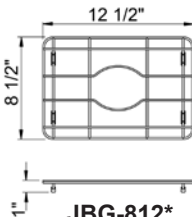

JBG- Bottom Grids

ACCESSORY GROUP

Bottom Grids

SUBMITTAL DATA

Features:

Stainless steel - Type 304.
Dishwasher safe.
Legs have protective covering to prevent scratching sink.
Bright finish.

JBG-710*
Fits 9" x 12" bowl

JBG-812*
Fits 10" x 14" bowl

JBG-1214*
Fits 14" x 16" bowl

JBG-1216*
Fits 14" x 18" bowl

JBG-1414*
Fits 16" x 16" bowl

JBG-1417*
Fits 16" x 19" bowl

JBG-1420*
Fits 16" x 22" bowl

JBG-1426*
Fits 16" x 28" bowl

JBG-01520
Fits Zero Radius Bowl
16" x 21"

JBG-01723
Fits Zero Radius Bowl
18" x 24"

JBG-01729
Fits Zero Radius Bowl
18" x 30"

JBG-0177
Fits Zero Radius Bowl
18" x 8"

JBG-01715
Fits Zero Radius Bowl
18" x 16"

NOTE

Bottoms grids marked for use with Zero Radius sinks will not fit properly into standard sink compartments due to vertical corner sizes.

JUST MFG. COMPANY CONTINUES TO MAKE QUALITY AND FUNCTIONALITY A MARK OF THE JUST PRODUCT LINE. TO DO SO REQUIRES THAT WE RESERVE THE RIGHT TO CHANGE PRODUCT INFORMATION WITHOUT NOTICE. DIMENSIONS MAY VARY AND ARE SUBJECT TO CHANGE WITHOUT NOTICE. NO RESPONSIBILITY IS ASSUMED FOR USE OF SUPERCEDED OR VOIDED DATA. FOR THE MOST CURRENT AND ACCURATE INFORMATION REGARDING THE COMPLETE LINE OF JUST SINKS, FAUCETS AND DRAINS, CLICK ON THE **SPEC LINE DRAWINGS** LINK ON OUR WEB SITE AT www.justmfg.com