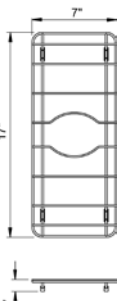

JBG- Bottom Grids

ACCESSORY GROUP

Bottom Grids

SUBMITTAL DATA

Features:

Stainless steel - Type 304.
Dishwasher safe.
Legs have protective covering to prevent scratching sink.
Bright finish.

JBG-710*
Fits 9" x 12" bowl

JBG-812*
Fits 10" x 14" bowl

JBG-1214*
Fits 14" x 16" bowl

JBG-1216*
Fits 14" x 18" bowl

JBG-1414*
Fits 16" x 16" bowl

JBG-1417*
Fits 16" x 19" bowl

JBG-1420*
Fits 16" x 22" bowl

JBG-1426*
Fits 16" x 28" bowl

JBG-01520
Fits Zero Radius Bowl
16" x 21"

JBG-01723
Fits Zero Radius Bowl
18" x 24"

JBG-01729
Fits Zero Radius Bowl
18" x 30"

JBG-0177
Fits Zero Radius Bowl
18" x 8"

JBG-01715
Fits Zero Radius Bowl
18" x 16"

NOTE

Bottoms grids marked for use with Zero Radius sinks will not fit properly into standard sink compartments due to vertical corner sizes.

JUST MFG. COMPANY CONTINUES TO MAKE QUALITY AND FUNCTIONALITY A MARK OF THE JUST PRODUCT LINE. TO DO SO REQUIRES THAT WE RESERVE THE RIGHT TO CHANGE PRODUCT INFORMATION WITHOUT NOTICE. DIMENSIONS MAY VARY AND ARE SUBJECT TO CHANGE WITHOUT NOTICE. NO RESPONSIBILITY IS ASSUMED FOR USE OF SUPERCEDED OR VOIDED DATA. FOR THE MOST CURRENT AND ACCURATE INFORMATION REGARDING THE COMPLETE LINE OF JUST SINKS, FAUCETS AND DRAINS, CLICK ON THE **SPEC LINE DRAWINGS** LINK ON OUR WEB SITE AT www.justmfg.com