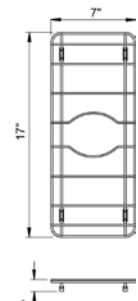

JBG- Bottom Grids

ACCESSORY GROUP

Bottom Grids

SUBMITTAL DATA

Features:

Stainless steel - Type 304.
Dishwasher safe.
Legs have protective covering to prevent scratching sink.
Bright finish.

JBG-710*
Fits 9" x 12" bowl

JBG-812*
Fits 10" x 14" bowl

JBG-1214*
Fits 14" x 16" bowl

JBG-1216*
Fits 14" x 18" bowl

JBG-1414*
Fits 16" x 16" bowl

JBG-1417*
Fits 16" x 19" bowl

JBG-1420*
Fits 16" x 22" bowl

JBG-1426*
Fits 16" x 28" bowl

JBG-01520
Fits Zero Radius Bowl
16" x 21"

JBG-01723
Fits Zero Radius Bowl
18" x 24"

JBG-01729
Fits Zero Radius Bowl
18" x 30"

JBG-0177
Fits Zero Radius Bowl
18" x 8"

JBG-01715
Fits Zero Radius Bowl
18" x 16"

NOTE

Bottoms grids marked for use with Zero Radius sinks will not fit properly into standard sink compartments due to vertical corner sizes.

JUST MFG. COMPANY CONTINUES TO MAKE QUALITY AND FUNCTIONALITY A MARK OF THE JUST PRODUCT LINE. TO DO SO REQUIRES THAT WE RESERVE THE RIGHT TO CHANGE PRODUCT INFORMATION WITHOUT NOTICE. DIMENSIONS MAY VARY AND ARE SUBJECT TO CHANGE WITHOUT NOTICE. NO RESPONSIBILITY IS ASSUMED FOR USE OF SUPERCEDED OR VOIDED DATA. FOR THE MOST CURRENT AND ACCURATE INFORMATION REGARDING THE COMPLETE LINE OF JUST SINKS, FAUCETS AND DRAINS, CLICK ON THE **SPEC LINE DRAWINGS** LINK ON OUR WEB SITE AT www.justmfg.com