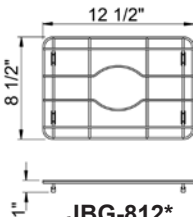

JBG- Bottom Grids

ACCESSORY GROUP

Bottom Grids

SUBMITTAL DATA

Features:

Stainless steel - Type 304.
Dishwasher safe.
Legs have protective covering to prevent scratching sink.
Bright finish.

JBG-710*
Fits 9" x 12" bowl

JBG-812*
Fits 10" x 14" bowl

JBG-1214*
Fits 14" x 16" bowl

JBG-1216*
Fits 14" x 18" bowl

JBG-1414*
Fits 16" x 16" bowl

JBG-1417*
Fits 16" x 19" bowl

JBG-1420*
Fits 16" x 22" bowl

JBG-1426*
Fits 16" x 28" bowl

JBG-01520
Fits Zero Radius Bowl
16" x 21"

JBG-01723
Fits Zero Radius Bowl
18" x 24"

JBG-01729
Fits Zero Radius Bowl
18" x 30"

JBG-0177
Fits Zero Radius Bowl
18" x 8"

JBG-01715
Fits Zero Radius Bowl
18" x 16"

NOTE

Bottoms grids marked for use with Zero Radius sinks will not fit properly into standard sink compartments due to vertical corner sizes.

JUST MFG. COMPANY CONTINUES TO MAKE QUALITY AND FUNCTIONALITY A MARK OF THE JUST PRODUCT LINE. TO DO SO REQUIRES THAT WE RESERVE THE RIGHT TO CHANGE PRODUCT INFORMATION WITHOUT NOTICE. DIMENSIONS MAY VARY AND ARE SUBJECT TO CHANGE WITHOUT NOTICE. NO RESPONSIBILITY IS ASSUMED FOR USE OF SUPERCEDED OR VOIDED DATA. FOR THE MOST CURRENT AND ACCURATE INFORMATION REGARDING THE COMPLETE LINE OF JUST SINKS, FAUCETS AND DRAINS, CLICK ON THE **SPEC LINE DRAWINGS** LINK ON OUR WEB SITE AT www.justmfg.com