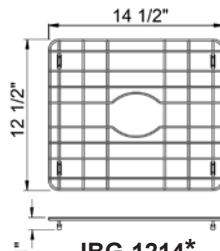

JBG- Bottom Grids

ACCESSORY GROUP

Bottom Grids

SUBMITTAL DATA

Features:

Stainless steel - Type 304.
Dishwasher safe.
Legs have protective covering to prevent scratching sink.
Bright finish.

JBG-710*
Fits 9" x 12" bowl

JBG-812*
Fits 10" x 14" bowl

JBG-1214*
Fits 14" x 16" bowl

JBG-1216*
Fits 14" x 18" bowl

JBG-1414*
Fits 16" x 16" bowl

JBG-1417*
Fits 16" x 19" bowl

JBG-1420*
Fits 16" x 22" bowl

JBG-1426*
Fits 16" x 28" bowl

JBG-01520
Fits Zero Radius Bowl
16" x 21"

JBG-01723
Fits Zero Radius Bowl
18" x 24"

JBG-01729
Fits Zero Radius Bowl
18" x 30"

JBG-0177
Fits Zero Radius Bowl
18" x 8"

JBG-01715
Fits Zero Radius Bowl
18" x 16"

NOTE

Bottoms grids marked for use with Zero Radius sinks will not fit properly into standard sink compartments due to vertical corner sizes.

JUST MFG. COMPANY CONTINUES TO MAKE QUALITY AND FUNCTIONALITY A MARK OF THE JUST PRODUCT LINE. TO DO SO REQUIRES THAT WE RESERVE THE RIGHT TO CHANGE PRODUCT INFORMATION WITHOUT NOTICE. DIMENSIONS MAY VARY AND ARE SUBJECT TO CHANGE WITHOUT NOTICE. NO RESPONSIBILITY IS ASSUMED FOR USE OF SUPERCEDED OR VOIDED DATA. FOR THE MOST CURRENT AND ACCURATE INFORMATION REGARDING THE COMPLETE LINE OF JUST SINKS, FAUCETS AND DRAINS, CLICK ON THE **SPEC LINE DRAWINGS** LINK ON OUR WEB SITE AT www.justmfg.com