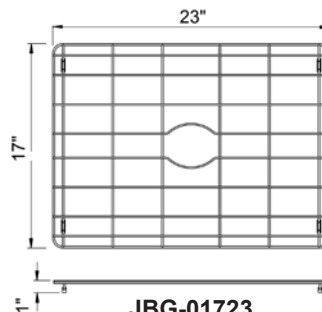

JBG- Bottom Grids

ACCESSORY GROUP

Bottom Grids

SUBMITTAL DATA

Features:

Stainless steel - Type 304.
Dishwasher safe.
Legs have protective covering to prevent scratching sink.
Bright finish.

JBG-710*
Fits 9" x 12" bowl

JBG-812*
Fits 10" x 14" bowl

JBG-1214*
Fits 14" x 16" bowl

JBG-1216*
Fits 14" x 18" bowl

JBG-1414*
Fits 16" x 16" bowl

JBG-1417*
Fits 16" x 19" bowl

JBG-1420*
Fits 16" x 22" bowl

JBG-1426*
Fits 16" x 28" bowl

JBG-01520
Fits Zero Radius Bowl
16" x 21"

JBG-01723
Fits Zero Radius Bowl
18" x 24"

JBG-01729
Fits Zero Radius Bowl
18" x 30"

JBG-0177
Fits Zero Radius Bowl
18" x 8"

JBG-01715
Fits Zero Radius Bowl
18" x 16"

NOTE

Bottoms grids marked for use with Zero Radius sinks will not fit properly into standard sink compartments due to vertical corner sizes.

JUST MFG. COMPANY CONTINUES TO MAKE QUALITY AND FUNCTIONALITY A MARK OF THE JUST PRODUCT LINE. TO DO SO REQUIRES THAT WE RESERVE THE RIGHT TO CHANGE PRODUCT INFORMATION WITHOUT NOTICE. DIMENSIONS MAY VARY AND ARE SUBJECT TO CHANGE WITHOUT NOTICE. NO RESPONSIBILITY IS ASSUMED FOR USE OF SUPERCEDED OR VOIDED DATA. FOR THE MOST CURRENT AND ACCURATE INFORMATION REGARDING THE COMPLETE LINE OF JUST SINKS, FAUCETS AND DRAINS, CLICK ON THE **SPEC LINE DRAWINGS** LINK ON OUR WEB SITE AT www.justmfg.com