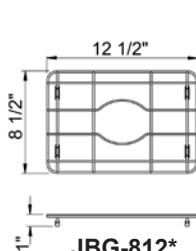

JBG- Bottom Grids

ACCESSORY GROUP

Bottom Grids

SUBMITTAL DATA

Features:

Stainless steel - Type 304.
Dishwasher safe.
Legs have protective covering to prevent scratching sink.
Bright finish.

JBG-710*
Fits 9" x 12" bowl

JBG-812*
Fits 10" x 14" bowl

JBG-1214*
Fits 14" x 16" bowl

JBG-1216*
Fits 14" x 18" bowl

JBG-1414*
Fits 16" x 16" bowl

JBG-1417*
Fits 16" x 19" bowl

JBG-1420*
Fits 16" x 22" bowl

JBG-1426*
Fits 16" x 28" bowl

JBG-01520
Fits Zero Radius Bowl
16" x 21"

JBG-01723
Fits Zero Radius Bowl
18" x 24"

JBG-01729
Fits Zero Radius Bowl
18" x 30"

JBG-0177
Fits Zero Radius Bowl
18" x 8"

JBG-01715
Fits Zero Radius Bowl
18" x 16"

NOTE

Bottoms grids marked for use with Zero Radius sinks will not fit properly into standard sink compartments due to vertical corner sizes.

JUST MFG. COMPANY CONTINUES TO MAKE QUALITY AND FUNCTIONALITY A MARK OF THE JUST PRODUCT LINE. TO DO SO REQUIRES THAT WE RESERVE THE RIGHT TO CHANGE PRODUCT INFORMATION WITHOUT NOTICE. DIMENSIONS MAY VARY AND ARE SUBJECT TO CHANGE WITHOUT NOTICE. NO RESPONSIBILITY IS ASSUMED FOR USE OF SUPERCEDED OR VOIDED DATA. FOR THE MOST CURRENT AND ACCURATE INFORMATION REGARDING THE COMPLETE LINE OF JUST SINKS, FAUCETS AND DRAINS, CLICK ON THE **SPEC LINE DRAWINGS** LINK ON OUR WEB SITE AT www.justmfg.com