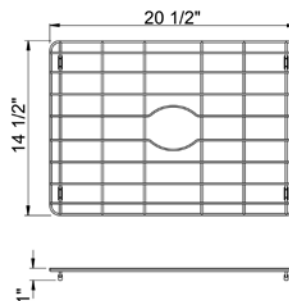

JBG- Bottom Grids

ACCESSORY GROUP

Bottom Grids

SUBMITTAL DATA

Features:

Stainless steel - Type 304.
Dishwasher safe.
Legs have protective covering to prevent scratching sink.
Bright finish.

JBG-710*
Fits 9" x 12" bowl

JBG-812*
Fits 10" x 14" bowl

JBG-1214*
Fits 14" x 16" bowl

JBG-1216*
Fits 14" x 18" bowl

JBG-1414*
Fits 16" x 16" bowl

JBG-1417*
Fits 16" x 19" bowl

JBG-1420*
Fits 16" x 22" bowl

JBG-1426*
Fits 16" x 28" bowl

JBG-01520
Fits Zero Radius Bowl
16" x 21"

JBG-01723
Fits Zero Radius Bowl
18" x 24"

JBG-01729
Fits Zero Radius Bowl
18" x 30"

JBG-0177
Fits Zero Radius Bowl
18" x 8"

JBG-01715
Fits Zero Radius Bowl
18" x 16"

NOTE

Bottoms grids marked for use with Zero Radius sinks will not fit properly into standard sink compartments due to vertical corner sizes.

JUST MFG. COMPANY CONTINUES TO MAKE QUALITY AND FUNCTIONALITY A MARK OF THE JUST PRODUCT LINE. TO DO SO REQUIRES THAT WE RESERVE THE RIGHT TO CHANGE PRODUCT INFORMATION WITHOUT NOTICE. DIMENSIONS MAY VARY AND ARE SUBJECT TO CHANGE WITHOUT NOTICE. NO RESPONSIBILITY IS ASSUMED FOR USE OF SUPERCEDED OR VOIDED DATA. FOR THE MOST CURRENT AND ACCURATE INFORMATION REGARDING THE COMPLETE LINE OF JUST SINKS, FAUCETS AND DRAINS, CLICK ON THE **SPEC LINE DRAWINGS** LINK ON OUR WEB SITE AT www.justmfg.com