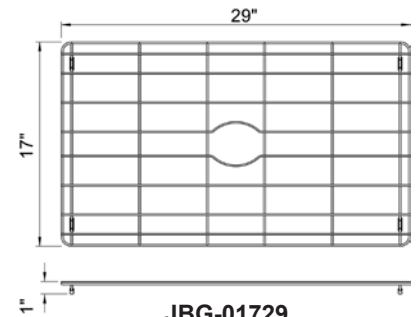

JBG- Bottom Grids

ACCESSORY GROUP

Bottom Grids

SUBMITTAL DATA

Features:

Stainless steel - Type 304.
Dishwasher safe.
Legs have protective covering to prevent scratching sink.
Bright finish.

JBG-710*
Fits 9" x 12" bowl

JBG-812*
Fits 10" x 14" bowl

JBG-1214*
Fits 14" x 16" bowl

JBG-1216*
Fits 14" x 18" bowl

JBG-1414*
Fits 16" x 16" bowl

JBG-1417*
Fits 16" x 19" bowl

JBG-1420*
Fits 16" x 22" bowl

JBG-1426*
Fits 16" x 28" bowl

JBG-01520
Fits Zero Radius Bowl
16" x 21"

JBG-01723
Fits Zero Radius Bowl
18" x 24"

JBG-01729
Fits Zero Radius Bowl
18" x 30"

JBG-0177
Fits Zero Radius Bowl
18" x 8"

JBG-01715
Fits Zero Radius Bowl
18" x 16"

NOTE

Bottoms grids marked for use with Zero Radius sinks will not fit properly into standard sink compartments due to vertical corner sizes.

JUST MFG. COMPANY CONTINUES TO MAKE QUALITY AND FUNCTIONALITY A MARK OF THE JUST PRODUCT LINE. TO DO SO REQUIRES THAT WE RESERVE THE RIGHT TO CHANGE PRODUCT INFORMATION WITHOUT NOTICE. DIMENSIONS MAY VARY AND ARE SUBJECT TO CHANGE WITHOUT NOTICE. NO RESPONSIBILITY IS ASSUMED FOR USE OF SUPERCEDED OR VOIDED DATA. FOR THE MOST CURRENT AND ACCURATE INFORMATION REGARDING THE COMPLETE LINE OF JUST SINKS, FAUCETS AND DRAINS, CLICK ON THE **SPEC LINE DRAWINGS** LINK ON OUR WEB SITE AT www.justmfg.com