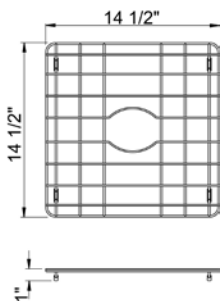

### Bottom Grids

SUBMITTAL DATA

#### Features:

Stainless steel - Type 304.  
 Dishwasher safe.  
 Legs have protective covering to prevent scratching sink.  
 Bright finish.

**JBG-710\***  
Fits 9" x 12" bowl

**JBG-812\***  
Fits 10" x 14" bowl

**JBG-1214\***  
Fits 14" x 16" bowl

**JBG-1216\***  
Fits 14" x 18" bowl

**JBG-1414\***  
Fits 16" x 16" bowl

**JBG-1417\***  
Fits 16" x 19" bowl

**JBG-1420\***  
Fits 16" x 22" bowl

**JBG-1426\***  
Fits 16" x 28" bowl

**JBG-01520**  
Fits Zero Radius Bowl  
16" x 21"

**JBG-01723**  
Fits Zero Radius Bowl  
18" x 24"

**JBG-01729**  
Fits Zero Radius Bowl  
18" x 30"

**JBG-0177**  
Fits Zero Radius Bowl  
18" x 8"

**JBG-01715**  
Fits Zero Radius Bowl  
18" x 16"