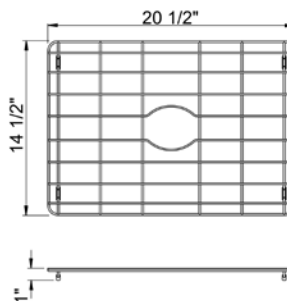

**JBG-1214\***  
Fits 14" x 16" bowl

**JBG-1216\***  
Fits 14" x 18" bowl

**JBG-1414\***  
Fits 16" x 16" bowl

**JBG-1417\***  
Fits 16" x 19" bowl

**JBG-1420\***  
Fits 16" x 22" bowl

**JBG-1426\***  
Fits 16" x 28" bowl

**JBG-01520**  
Fits Zero Radius Bowl  
16" x 21"

**JBG-01723**  
Fits Zero Radius Bowl  
18" x 24"

**JBG-01729**  
Fits Zero Radius Bowl  
18" x 30"

**JBG-0177**  
Fits Zero Radius Bowl  
18" x 8"

**JBG-01715**  
Fits Zero Radius Bowl  
18" x 16"

#### NOTE

Bottoms grids marked for use with Zero Radius sinks will not fit properly into standard sink compartments due to vertical corner sizes.

JUST MFG. COMPANY CONTINUES TO MAKE QUALITY AND FUNCTIONALITY A MARK OF THE JUST PRODUCT LINE. TO DO SO REQUIRES THAT WE RESERVE THE RIGHT TO CHANGE PRODUCT INFORMATION WITHOUT NOTICE. DIMENSIONS MAY VARY AND ARE SUBJECT TO CHANGE WITHOUT NOTICE. NO RESPONSIBILITY IS ASSUMED FOR USE OF SUPERCEDED OR VOIDED DATA. FOR THE MOST CURRENT AND ACCURATE INFORMATION REGARDING THE COMPLETE LINE OF JUST SINKS, FAUCETS AND DRAINS, CLICK ON THE **SPEC LINE DRAWINGS** LINK ON OUR WEB SITE AT [www.justmfg.com](http://www.justmfg.com)