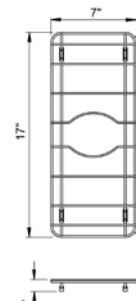

**JBG-1214\***  
Fits 14" x 16" bowl

**JBG-1216\***  
Fits 14" x 18" bowl

**JBG-1414\***  
Fits 16" x 16" bowl

**JBG-1417\***  
Fits 16" x 19" bowl

**JBG-1420\***  
Fits 16" x 22" bowl

**JBG-1426\***  
Fits 16" x 28" bowl

**JBG-01520**  
Fits Zero Radius Bowl  
16" x 21"

**JBG-01723**  
Fits Zero Radius Bowl  
18" x 24"

**JBG-01729**  
Fits Zero Radius Bowl  
18" x 30"

**JBG-0177**  
Fits Zero Radius Bowl  
18" x 8"

**JBG-01715**  
Fits Zero Radius Bowl  
18" x 16"

#### NOTE

Bottoms grids marked for use with Zero Radius sinks will not fit properly into standard sink compartments due to vertical corner sizes.

JUST MFG. COMPANY CONTINUES TO MAKE QUALITY AND FUNCTIONALITY A MARK OF THE JUST PRODUCT LINE. TO DO SO REQUIRES THAT WE RESERVE THE RIGHT TO CHANGE PRODUCT INFORMATION WITHOUT NOTICE. DIMENSIONS MAY VARY AND ARE SUBJECT TO CHANGE WITHOUT NOTICE. NO RESPONSIBILITY IS ASSUMED FOR USE OF SUPERCEDED OR VOIDED DATA. FOR THE MOST CURRENT AND ACCURATE INFORMATION REGARDING THE COMPLETE LINE OF JUST SINKS, FAUCETS AND DRAINS, CLICK ON THE **SPEC LINE DRAWINGS** LINK ON OUR WEB SITE AT [www.justmfg.com](http://www.justmfg.com)