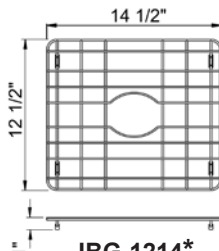

### Bottom Grids

SUBMITTAL DATA

#### Features:

Stainless steel - Type 304.  
 Dishwasher safe.  
 Legs have protective covering to prevent scratching sink.  
 Bright finish.

**JBG-710\***  
Fits 9" x 12" bowl

**JBG-812\***  
Fits 10" x 14" bowl

**JBG-1214\***  
Fits 14" x 16" bowl

**JBG-1216\***  
Fits 14" x 18" bowl

**JBG-1414\***  
Fits 16" x 16" bowl

**JBG-1417\***  
Fits 16" x 19" bowl

**JBG-1420\***  
Fits 16" x 22" bowl

**JBG-1426\***  
Fits 16" x 28" bowl