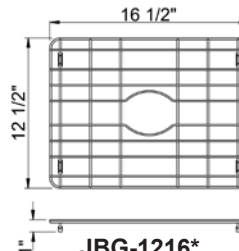

### Bottom Grids

SUBMITTAL DATA

#### Features:

Stainless steel - Type 304.  
 Dishwasher safe.  
 Legs have protective covering to prevent scratching sink.  
 Bright finish.

**JBG-710\***  
Fits 9" x 12" bowl

**JBG-812\***  
Fits 10" x 14" bowl

**JBG-1214\***  
Fits 14" x 16" bowl

**JBG-1216\***  
Fits 14" x 18" bowl

**JBG-1414\***  
Fits 16" x 16" bowl

**JBG-1417\***  
Fits 16" x 19" bowl

**JBG-1420\***  
Fits 16" x 22" bowl

**JBG-1426\***  
Fits 16" x 28" bowl