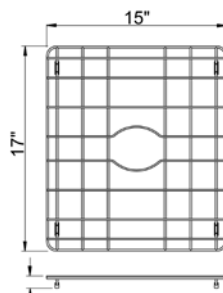

**JBG-1214\***  
Fits 14" x 16" bowl

**JBG-1216\***  
Fits 14" x 18" bowl

**JBG-1414\***  
Fits 16" x 16" bowl

**JBG-1417\***  
Fits 16" x 19" bowl

**JBG-1420\***  
Fits 16" x 22" bowl

**JBG-1426\***  
Fits 16" x 28" bowl

**JBG-01520**  
Fits Zero Radius Bowl  
16" x 21"

**JBG-01723**  
Fits Zero Radius Bowl  
18" x 24"

**JBG-01729**  
Fits Zero Radius Bowl  
18" x 30"

**JBG-0177**  
Fits Zero Radius Bowl  
18" x 8"

**JBG-01715**  
Fits Zero Radius Bowl  
18" x 16"

#### NOTE

Bottoms grids marked for use with Zero Radius sinks will not fit properly into standard sink compartments due to vertical corner sizes.

JUST MFG. COMPANY CONTINUES TO MAKE QUALITY AND FUNCTIONALITY A MARK OF THE JUST PRODUCT LINE. TO DO SO REQUIRES THAT WE RESERVE THE RIGHT TO CHANGE PRODUCT INFORMATION WITHOUT NOTICE. DIMENSIONS MAY VARY AND ARE SUBJECT TO CHANGE WITHOUT NOTICE. NO RESPONSIBILITY IS ASSUMED FOR USE OF SUPERCEDED OR VOIDED DATA. FOR THE MOST CURRENT AND ACCURATE INFORMATION REGARDING THE COMPLETE LINE OF JUST SINKS, FAUCETS AND DRAINS, CLICK ON THE **SPEC LINE DRAWINGS** LINK ON OUR WEB SITE AT [www.justmfg.com](http://www.justmfg.com)