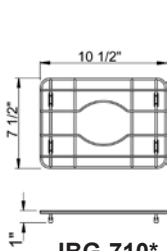

JBG-710*
Fits 9" x 12" bowl