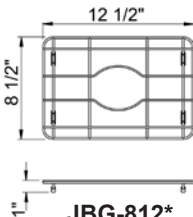

JBG-812*
Fits 10" x 14" bowl