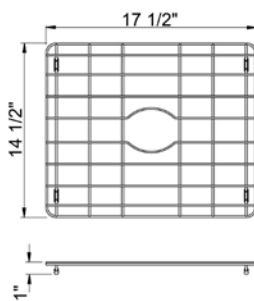

### Bottom Grids

SUBMITTAL DATA

#### Features:

Stainless steel - Type 304.  
 Dishwasher safe.  
 Legs have protective covering to prevent scratching sink.  
 Bright finish.

**JBG-710\***  
Fits 9" x 12" bowl

**JBG-812\***  
Fits 10" x 14" bowl

**JBG-1214\***  
Fits 14" x 16" bowl

**JBG-1216\***  
Fits 14" x 18" bowl

**JBG-1414\***  
Fits 16" x 16" bowl

**JBG-1417\***  
Fits 16" x 19" bowl

**JBG-1420\***  
Fits 16" x 22" bowl

**JBG-1426\***  
Fits 16" x 28" bowl