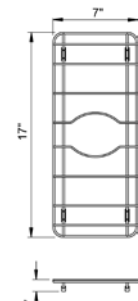

JBG- Bottom Grids

ACCESSORY GROUP

Bottom Grids

SUBMITTAL DATA

Features:

Stainless steel - Type 304.
Dishwasher safe.
Legs have protective covering to prevent scratching sink.
Bright finish.

JBG-710*
Fits 9" x 12" bowl

JBG-812*
Fits 10" x 14" bowl

JBG-1214*
Fits 14" x 16" bowl

JBG-1216*
Fits 14" x 18" bowl

JBG-1414*
Fits 16" x 16" bowl

JBG-1417*
Fits 16" x 19" bowl

JBG-1420*
Fits 16" x 22" bowl

JBG-1426*
Fits 16" x 28" bowl

JBG-01520
Fits Zero Radius Bowl
16" x 21"

JBG-01723
Fits Zero Radius Bowl
18" x 24"

JBG-01729
Fits Zero Radius Bowl
18" x 30"

JBG-0177
Fits Zero Radius Bowl
18" x 8"

JBG-01715
Fits Zero Radius Bowl
18" x 16"

NOTE

Bottoms grids marked for use with Zero Radius sinks will not fit properly into standard sink compartments due to vertical corner sizes.

JUST MFG. COMPANY CONTINUES TO MAKE QUALITY AND FUNCTIONALITY A MARK OF THE JUST PRODUCT LINE. TO DO SO REQUIRES THAT WE RESERVE THE RIGHT TO CHANGE PRODUCT INFORMATION WITHOUT NOTICE. DIMENSIONS MAY VARY AND ARE SUBJECT TO CHANGE WITHOUT NOTICE. NO RESPONSIBILITY IS ASSUMED FOR USE OF SUPERCEDED OR VOIDED DATA. FOR THE MOST CURRENT AND ACCURATE INFORMATION REGARDING THE COMPLETE LINE OF JUST SINKS, FAUCETS AND DRAINS, CLICK ON THE **SPEC LINE DRAWINGS** LINK ON OUR WEB SITE AT www.justmfg.com