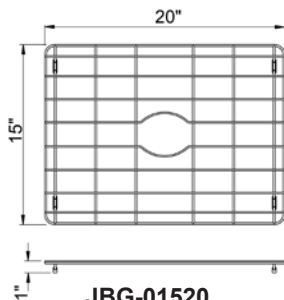

JBG- Bottom Grids

ACCESSORY GROUP

Bottom Grids

SUBMITTAL DATA

Features:

Stainless steel - Type 304.
Dishwasher safe.
Legs have protective covering to prevent scratching sink.
Bright finish.

JBG-710*
Fits 9" x 12" bowl

JBG-812*
Fits 10" x 14" bowl

JBG-1214*
Fits 14" x 16" bowl

JBG-1216*
Fits 14" x 18" bowl

JBG-1414*
Fits 16" x 16" bowl

JBG-1417*
Fits 16" x 19" bowl

JBG-1420*
Fits 16" x 22" bowl

JBG-1426*
Fits 16" x 28" bowl

JBG-01520
Fits Zero Radius Bowl
16" x 21"

JBG-01723
Fits Zero Radius Bowl
18" x 24"

JBG-01729
Fits Zero Radius Bowl
18" x 30"

JBG-0177
Fits Zero Radius Bowl
18" x 8"

JBG-01715
Fits Zero Radius Bowl
18" x 16"

NOTE

Bottoms grids marked for use with Zero Radius sinks will not fit properly into standard sink compartments due to vertical corner sizes.

JUST MFG. COMPANY CONTINUES TO MAKE QUALITY AND FUNCTIONALITY A MARK OF THE JUST PRODUCT LINE. TO DO SO REQUIRES THAT WE RESERVE THE RIGHT TO CHANGE PRODUCT INFORMATION WITHOUT NOTICE. DIMENSIONS MAY VARY AND ARE SUBJECT TO CHANGE WITHOUT NOTICE. NO RESPONSIBILITY IS ASSUMED FOR USE OF SUPERCEDED OR VOIDED DATA. FOR THE MOST CURRENT AND ACCURATE INFORMATION REGARDING THE COMPLETE LINE OF JUST SINKS, FAUCETS AND DRAINS, CLICK ON THE **SPEC LINE DRAWINGS** LINK ON OUR WEB SITE AT www.justmfg.com