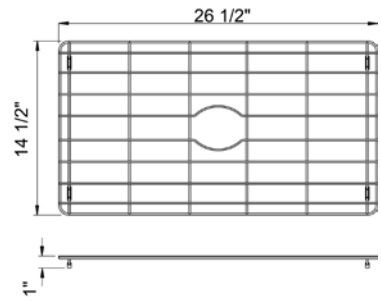

JBG- Bottom Grids

ACCESSORY GROUP

Bottom Grids

SUBMITTAL DATA

Features:

Stainless steel - Type 304.
Dishwasher safe.
Legs have protective covering to prevent scratching sink.
Bright finish.

JBG-710*
Fits 9" x 12" bowl

JBG-812*
Fits 10" x 14" bowl

JBG-1214*
Fits 14" x 16" bowl

JBG-1216*
Fits 14" x 18" bowl

JBG-1414*
Fits 16" x 16" bowl

JBG-1417*
Fits 16" x 19" bowl

JBG-1420*
Fits 16" x 22" bowl

JBG-1426*
Fits 16" x 28" bowl

JBG-01520
Fits Zero Radius Bowl
16" x 21"

JBG-01723
Fits Zero Radius Bowl
18" x 24"

JBG-01729
Fits Zero Radius Bowl
18" x 30"

JBG-0177
Fits Zero Radius Bowl
18" x 8"

JBG-01715
Fits Zero Radius Bowl
18" x 16"

NOTE

Bottoms grids marked for use with Zero Radius sinks will not fit properly into standard sink compartments due to vertical corner sizes.

JUST MFG. COMPANY CONTINUES TO MAKE QUALITY AND FUNCTIONALITY A MARK OF THE JUST PRODUCT LINE. TO DO SO REQUIRES THAT WE RESERVE THE RIGHT TO CHANGE PRODUCT INFORMATION WITHOUT NOTICE. DIMENSIONS MAY VARY AND ARE SUBJECT TO CHANGE WITHOUT NOTICE. NO RESPONSIBILITY IS ASSUMED FOR USE OF SUPERCEDED OR VOIDED DATA. FOR THE MOST CURRENT AND ACCURATE INFORMATION REGARDING THE COMPLETE LINE OF JUST SINKS, FAUCETS AND DRAINS, CLICK ON THE **SPEC LINE DRAWINGS** LINK ON OUR WEB SITE AT www.justmfg.com