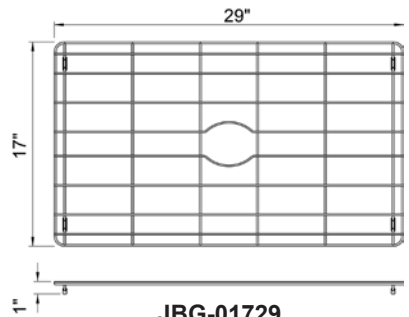

JBG- Bottom Grids

ACCESSORY GROUP

Bottom Grids

SUBMITTAL DATA

Features:

Stainless steel - Type 304.
Dishwasher safe.
Legs have protective covering to prevent scratching sink.
Bright finish.

JBG-710*
Fits 9" x 12" bowl

JBG-812*
Fits 10" x 14" bowl

JBG-1214*
Fits 14" x 16" bowl

JBG-1216*
Fits 14" x 18" bowl

JBG-1414*
Fits 16" x 16" bowl

JBG-1417*
Fits 16" x 19" bowl

JBG-1420*
Fits 16" x 22" bowl

JBG-1426*
Fits 16" x 28" bowl

JBG-01520
Fits Zero Radius Bowl
16" x 21"

JBG-01723
Fits Zero Radius Bowl
18" x 24"

JBG-01729
Fits Zero Radius Bowl
18" x 30"

JBG-0177
Fits Zero Radius Bowl
18" x 8"

JBG-01715
Fits Zero Radius Bowl
18" x 16"

NOTE

Bottoms grids marked for use with Zero Radius sinks will not fit properly into standard sink compartments due to vertical corner sizes.

JUST MFG. COMPANY CONTINUES TO MAKE QUALITY AND FUNCTIONALITY A MARK OF THE JUST PRODUCT LINE. TO DO SO REQUIRES THAT WE RESERVE THE RIGHT TO CHANGE PRODUCT INFORMATION WITHOUT NOTICE. DIMENSIONS MAY VARY AND ARE SUBJECT TO CHANGE WITHOUT NOTICE. NO RESPONSIBILITY IS ASSUMED FOR USE OF SUPERCEDED OR VOIDED DATA. FOR THE MOST CURRENT AND ACCURATE INFORMATION REGARDING THE COMPLETE LINE OF JUST SINKS, FAUCETS AND DRAINS, CLICK ON THE **SPEC LINE DRAWINGS** LINK ON OUR WEB SITE AT www.justmfg.com