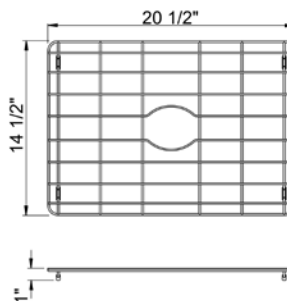

JBG- Bottom Grids

ACCESSORY GROUP

Bottom Grids

SUBMITTAL DATA

Features:

Stainless steel - Type 304.
Dishwasher safe.
Legs have protective covering to prevent scratching sink.
Bright finish.

JBG-710*
Fits 9" x 12" bowl

JBG-812*
Fits 10" x 14" bowl

JBG-1214*
Fits 14" x 16" bowl

JBG-1216*
Fits 14" x 18" bowl

JBG-1414*
Fits 16" x 16" bowl

JBG-1417*
Fits 16" x 19" bowl

JBG-1420*
Fits 16" x 22" bowl

JBG-1426*
Fits 16" x 28" bowl

JBG-01520
Fits Zero Radius Bowl
16" x 21"

JBG-01723
Fits Zero Radius Bowl
18" x 24"

JBG-01729
Fits Zero Radius Bowl
18" x 30"

JBG-0177
Fits Zero Radius Bowl
18" x 8"

JBG-01715
Fits Zero Radius Bowl
18" x 16"

NOTE

Bottoms grids marked for use with Zero Radius sinks will not fit properly into standard sink compartments due to vertical corner sizes.

JUST MFG. COMPANY CONTINUES TO MAKE QUALITY AND FUNCTIONALITY A MARK OF THE JUST PRODUCT LINE. TO DO SO REQUIRES THAT WE RESERVE THE RIGHT TO CHANGE PRODUCT INFORMATION WITHOUT NOTICE. DIMENSIONS MAY VARY AND ARE SUBJECT TO CHANGE WITHOUT NOTICE. NO RESPONSIBILITY IS ASSUMED FOR USE OF SUPERCEDED OR VOIDED DATA. FOR THE MOST CURRENT AND ACCURATE INFORMATION REGARDING THE COMPLETE LINE OF JUST SINKS, FAUCETS AND DRAINS, CLICK ON THE **SPEC LINE DRAWINGS** LINK ON OUR WEB SITE AT www.justmfg.com