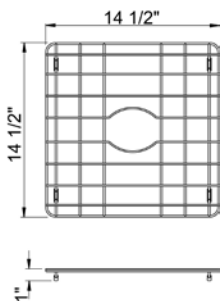

JBG- Bottom Grids

ACCESSORY GROUP

Bottom Grids

SUBMITTAL DATA

Features:

Stainless steel - Type 304.
Dishwasher safe.
Legs have protective covering to prevent scratching sink.
Bright finish.

JBG-710*
Fits 9" x 12" bowl

JBG-812*
Fits 10" x 14" bowl

JBG-1214*
Fits 14" x 16" bowl

JBG-1216*
Fits 14" x 18" bowl

JBG-1414*
Fits 16" x 16" bowl

JBG-1417*
Fits 16" x 19" bowl

JBG-1420*
Fits 16" x 22" bowl

JBG-1426*
Fits 16" x 28" bowl

JBG-01520
Fits Zero Radius Bowl
16" x 21"

JBG-01723
Fits Zero Radius Bowl
18" x 24"

JBG-01729
Fits Zero Radius Bowl
18" x 30"

JBG-0177
Fits Zero Radius Bowl
18" x 8"

JBG-01715
Fits Zero Radius Bowl
18" x 16"

NOTE

Bottoms grids marked for use with Zero Radius sinks will not fit properly into standard sink compartments due to vertical corner sizes.

JUST MFG. COMPANY CONTINUES TO MAKE QUALITY AND FUNCTIONALITY A MARK OF THE JUST PRODUCT LINE. TO DO SO REQUIRES THAT WE RESERVE THE RIGHT TO CHANGE PRODUCT INFORMATION WITHOUT NOTICE. DIMENSIONS MAY VARY AND ARE SUBJECT TO CHANGE WITHOUT NOTICE. NO RESPONSIBILITY IS ASSUMED FOR USE OF SUPERCEDED OR VOIDED DATA. FOR THE MOST CURRENT AND ACCURATE INFORMATION REGARDING THE COMPLETE LINE OF JUST SINKS, FAUCETS AND DRAINS, CLICK ON THE **SPEC LINE DRAWINGS** LINK ON OUR WEB SITE AT www.justmfg.com