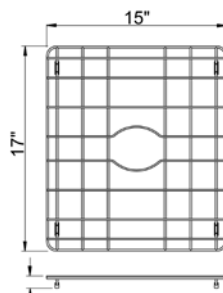

JBG-812*
Fits 10" x 14" bowl

JBG-1214*
Fits 14" x 16" bowl

JBG-1216*
Fits 14" x 18" bowl

JBG-1414*
Fits 16" x 16" bowl

JBG-1417*
Fits 16" x 19" bowl

JBG-1420*
Fits 16" x 22" bowl

JBG-1426*
Fits 16" x 28" bowl

JBG-01520
Fits Zero Radius Bowl
16" x 21"

JBG-01723
Fits Zero Radius Bowl
18" x 24"

JBG-01729
Fits Zero Radius Bowl
18" x 30"

JBG-0177
Fits Zero Radius Bowl
18" x 8"

JBG-01715
Fits Zero Radius Bowl
18" x 16"

NOTE

Bottoms grids marked for use with Zero Radius sinks will not fit properly into standard sink compartments due to vertical corner sizes.

JUST MFG. COMPANY CONTINUES TO MAKE QUALITY AND FUNCTIONALITY A MARK OF THE JUST PRODUCT LINE. TO DO SO REQUIRES THAT WE RESERVE THE RIGHT TO CHANGE PRODUCT INFORMATION WITHOUT NOTICE. DIMENSIONS MAY VARY AND ARE SUBJECT TO CHANGE WITHOUT NOTICE. NO RESPONSIBILITY IS ASSUMED FOR USE OF SUPERCEDED OR VOIDED DATA. FOR THE MOST CURRENT AND ACCURATE INFORMATION REGARDING THE COMPLETE LINE OF JUST SINKS, FAUCETS AND DRAINS, CLICK ON THE **SPEC LINE DRAWINGS** LINK ON OUR WEB SITE AT www.justmfg.com