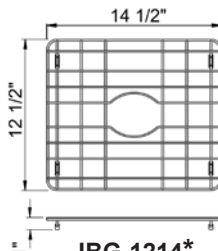

JBG- Bottom Grids

ACCESSORY GROUP

Bottom Grids

SUBMITTAL DATA

Features:

Stainless steel - Type 304.
Dishwasher safe.
Legs have protective covering to prevent scratching sink.
Bright finish.

JBG-710*
Fits 9" x 12" bowl

JBG-812*
Fits 10" x 14" bowl

JBG-1214*
Fits 14" x 16" bowl

JBG-1216*
Fits 14" x 18" bowl

JBG-1414*
Fits 16" x 16" bowl

JBG-1417*
Fits 16" x 19" bowl

JBG-1420*
Fits 16" x 22" bowl

JBG-1426*
Fits 16" x 28" bowl

JBG-01520
Fits Zero Radius Bowl
16" x 21"

JBG-01723
Fits Zero Radius Bowl
18" x 24"

JBG-01729
Fits Zero Radius Bowl
18" x 30"

JBG-0177
Fits Zero Radius Bowl
18" x 8"

JBG-01715
Fits Zero Radius Bowl
18" x 16"

NOTE

Bottoms grids marked for use with Zero Radius sinks will not fit properly into standard sink compartments due to vertical corner sizes.

JUST MFG. COMPANY CONTINUES TO MAKE QUALITY AND FUNCTIONALITY A MARK OF THE JUST PRODUCT LINE. TO DO SO REQUIRES THAT WE RESERVE THE RIGHT TO CHANGE PRODUCT INFORMATION WITHOUT NOTICE. DIMENSIONS MAY VARY AND ARE SUBJECT TO CHANGE WITHOUT NOTICE. NO RESPONSIBILITY IS ASSUMED FOR USE OF SUPERCEDED OR VOIDED DATA. FOR THE MOST CURRENT AND ACCURATE INFORMATION REGARDING THE COMPLETE LINE OF JUST SINKS, FAUCETS AND DRAINS, CLICK ON THE **SPEC LINE DRAWINGS** LINK ON OUR WEB SITE AT www.justmfg.com