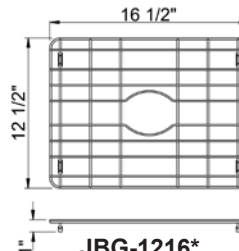

JBG- Bottom Grids

ACCESSORY GROUP

Bottom Grids

SUBMITTAL DATA

Features:

Stainless steel - Type 304.
Dishwasher safe.
Legs have protective covering to prevent scratching sink.
Bright finish.

JBG-710*
Fits 9" x 12" bowl

JBG-812*
Fits 10" x 14" bowl

JBG-1214*
Fits 14" x 16" bowl

JBG-1216*
Fits 14" x 18" bowl

JBG-1414*
Fits 16" x 16" bowl

JBG-1417*
Fits 16" x 19" bowl

JBG-1420*
Fits 16" x 22" bowl

JBG-1426*
Fits 16" x 28" bowl

JBG-01520
Fits Zero Radius Bowl
16" x 21"

JBG-01723
Fits Zero Radius Bowl
18" x 24"

JBG-01729
Fits Zero Radius Bowl
18" x 30"

JBG-0177
Fits Zero Radius Bowl
18" x 8"

JBG-01715
Fits Zero Radius Bowl
18" x 16"

NOTE

Bottoms grids marked for use with Zero Radius sinks will not fit properly into standard sink compartments due to vertical corner sizes.

JUST MFG. COMPANY CONTINUES TO MAKE QUALITY AND FUNCTIONALITY A MARK OF THE JUST PRODUCT LINE. TO DO SO REQUIRES THAT WE RESERVE THE RIGHT TO CHANGE PRODUCT INFORMATION WITHOUT NOTICE. DIMENSIONS MAY VARY AND ARE SUBJECT TO CHANGE WITHOUT NOTICE. NO RESPONSIBILITY IS ASSUMED FOR USE OF SUPERCEDED OR VOIDED DATA. FOR THE MOST CURRENT AND ACCURATE INFORMATION REGARDING THE COMPLETE LINE OF JUST SINKS, FAUCETS AND DRAINS, CLICK ON THE **SPEC LINE DRAWINGS** LINK ON OUR WEB SITE AT www.justmfg.com