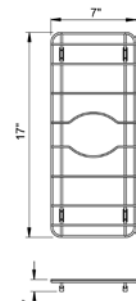

JBG- Bottom Grids

ACCESSORY GROUP

Bottom Grids

SUBMITTAL DATA

Features:

Stainless steel - Type 304.
Dishwasher safe.
Legs have protective covering to prevent scratching sink.
Bright finish.

JBG-710*
Fits 9" x 12" bowl

JBG-812*
Fits 10" x 14" bowl

JBG-1214*
Fits 14" x 16" bowl

JBG-1216*
Fits 14" x 18" bowl

JBG-1414*
Fits 16" x 16" bowl

JBG-1417*
Fits 16" x 19" bowl

JBG-1420*
Fits 16" x 22" bowl

JBG-1426*
Fits 16" x 28" bowl

JBG-01520
Fits Zero Radius Bowl
16" x 21"

JBG-01723
Fits Zero Radius Bowl
18" x 24"

JBG-01729
Fits Zero Radius Bowl
18" x 30"

JBG-0177
Fits Zero Radius Bowl
18" x 8"

JBG-01715
Fits Zero Radius Bowl
18" x 16"

NOTE

Bottoms grids marked for use with Zero Radius sinks will not fit properly into standard sink compartments due to vertical corner sizes.

JUST MFG. COMPANY CONTINUES TO MAKE QUALITY AND FUNCTIONALITY A MARK OF THE JUST PRODUCT LINE. TO DO SO REQUIRES THAT WE RESERVE THE RIGHT TO CHANGE PRODUCT INFORMATION WITHOUT NOTICE. DIMENSIONS MAY VARY AND ARE SUBJECT TO CHANGE WITHOUT NOTICE. NO RESPONSIBILITY IS ASSUMED FOR USE OF SUPERCEDED OR VOIDED DATA. FOR THE MOST CURRENT AND ACCURATE INFORMATION REGARDING THE COMPLETE LINE OF JUST SINKS, FAUCETS AND DRAINS, CLICK ON THE **SPEC LINE DRAWINGS** LINK ON OUR WEB SITE AT www.justmfg.com