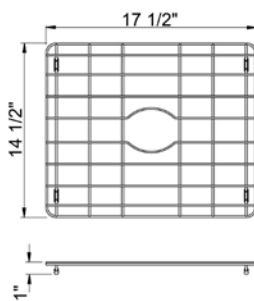

JBG- Bottom Grids

ACCESSORY GROUP

Bottom Grids

SUBMITTAL DATA

Features:

Stainless steel - Type 304.
Dishwasher safe.
Legs have protective covering to prevent scratching sink.
Bright finish.

JBG-710*
Fits 9" x 12" bowl

JBG-812*
Fits 10" x 14" bowl

JBG-1214*
Fits 14" x 16" bowl

JBG-1216*
Fits 14" x 18" bowl

JBG-1414*
Fits 16" x 16" bowl

JBG-1417*
Fits 16" x 19" bowl

JBG-1420*
Fits 16" x 22" bowl

JBG-1426*
Fits 16" x 28" bowl

JBG-01520
Fits Zero Radius Bowl
16" x 21"

JBG-01723
Fits Zero Radius Bowl
18" x 24"

JBG-01729
Fits Zero Radius Bowl
18" x 30"

JBG-0177
Fits Zero Radius Bowl
18" x 8"

JBG-01715
Fits Zero Radius Bowl
18" x 16"

NOTE

Bottoms grids marked for use with Zero Radius sinks will not fit properly into standard sink compartments due to vertical corner sizes.

JUST MFG. COMPANY CONTINUES TO MAKE QUALITY AND FUNCTIONALITY A MARK OF THE JUST PRODUCT LINE. TO DO SO REQUIRES THAT WE RESERVE THE RIGHT TO CHANGE PRODUCT INFORMATION WITHOUT NOTICE. DIMENSIONS MAY VARY AND ARE SUBJECT TO CHANGE WITHOUT NOTICE. NO RESPONSIBILITY IS ASSUMED FOR USE OF SUPERCEDED OR VOIDED DATA. FOR THE MOST CURRENT AND ACCURATE INFORMATION REGARDING THE COMPLETE LINE OF JUST SINKS, FAUCETS AND DRAINS, CLICK ON THE **SPEC LINE DRAWINGS** LINK ON OUR WEB SITE AT www.justmfg.com