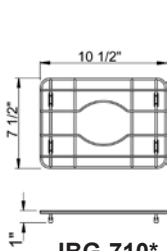

JBG- Bottom Grids

ACCESSORY GROUP

Bottom Grids

SUBMITTAL DATA

Features:

Stainless steel - Type 304.
Dishwasher safe.
Legs have protective covering to prevent scratching sink.
Bright finish.

JBG-710*
Fits 9" x 12" bowl

JBG-812*
Fits 10" x 14" bowl

JBG-1214*
Fits 14" x 16" bowl

JBG-1216*
Fits 14" x 18" bowl

JBG-1414*
Fits 16" x 16" bowl

JBG-1417*
Fits 16" x 19" bowl

JBG-1420*
Fits 16" x 22" bowl

JBG-1426*
Fits 16" x 28" bowl

JBG-01520
Fits Zero Radius Bowl
16" x 21"

JBG-01723
Fits Zero Radius Bowl
18" x 24"

JBG-01729
Fits Zero Radius Bowl
18" x 30"

JBG-0177
Fits Zero Radius Bowl
18" x 8"

JBG-01715
Fits Zero Radius Bowl
18" x 16"

NOTE

Bottoms grids marked for use with Zero Radius sinks will not fit properly into standard sink compartments due to vertical corner sizes.

JUST MFG. COMPANY CONTINUES TO MAKE QUALITY AND FUNCTIONALITY A MARK OF THE JUST PRODUCT LINE. TO DO SO REQUIRES THAT WE RESERVE THE RIGHT TO CHANGE PRODUCT INFORMATION WITHOUT NOTICE. DIMENSIONS MAY VARY AND ARE SUBJECT TO CHANGE WITHOUT NOTICE. NO RESPONSIBILITY IS ASSUMED FOR USE OF SUPERCEDED OR VOIDED DATA. FOR THE MOST CURRENT AND ACCURATE INFORMATION REGARDING THE COMPLETE LINE OF JUST SINKS, FAUCETS AND DRAINS, CLICK ON THE **SPEC LINE DRAWINGS** LINK ON OUR WEB SITE AT www.justmfg.com