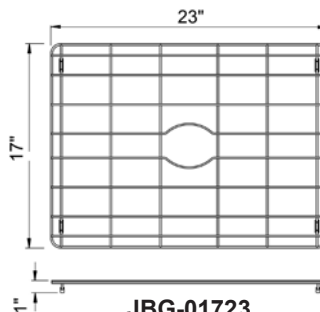

JBG- Bottom Grids

ACCESSORY GROUP

Bottom Grids

SUBMITTAL DATA

Features:

Stainless steel - Type 304.
Dishwasher safe.
Legs have protective covering to prevent scratching sink.
Bright finish.

JBG-710*
Fits 9" x 12" bowl

JBG-812*
Fits 10" x 14" bowl

JBG-1214*
Fits 14" x 16" bowl

JBG-1216*
Fits 14" x 18" bowl

JBG-1414*
Fits 16" x 16" bowl

JBG-1417*
Fits 16" x 19" bowl

JBG-1420*
Fits 16" x 22" bowl

JBG-1426*
Fits 16" x 28" bowl

JBG-01520
Fits Zero Radius Bowl
16" x 21"

JBG-01723
Fits Zero Radius Bowl
18" x 24"

JBG-01729
Fits Zero Radius Bowl
18" x 30"

JBG-0177
Fits Zero Radius Bowl
18" x 8"

JBG-01715
Fits Zero Radius Bowl
18" x 16"

NOTE

Bottoms grids marked for use with Zero Radius sinks will not fit properly into standard sink compartments due to vertical corner sizes.

JUST MFG. COMPANY CONTINUES TO MAKE QUALITY AND FUNCTIONALITY A MARK OF THE JUST PRODUCT LINE. TO DO SO REQUIRES THAT WE RESERVE THE RIGHT TO CHANGE PRODUCT INFORMATION WITHOUT NOTICE. DIMENSIONS MAY VARY AND ARE SUBJECT TO CHANGE WITHOUT NOTICE. NO RESPONSIBILITY IS ASSUMED FOR USE OF SUPERCEDED OR VOIDED DATA. FOR THE MOST CURRENT AND ACCURATE INFORMATION REGARDING THE COMPLETE LINE OF JUST SINKS, FAUCETS AND DRAINS, CLICK ON THE **SPEC LINE DRAWINGS** LINK ON OUR WEB SITE AT www.justmfg.com