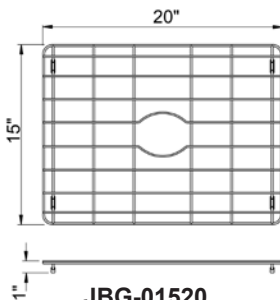

JBG- Bottom Grids

ACCESSORY GROUP

Bottom Grids

SUBMITTAL DATA

Features:

Stainless steel - Type 304.
Dishwasher safe.
Legs have protective covering to prevent scratching sink.
Bright finish.

JBG-710*
Fits 9" x 12" bowl

JBG-812*
Fits 10" x 14" bowl

JBG-1214*
Fits 14" x 16" bowl

JBG-1216*
Fits 14" x 18" bowl

JBG-1414*
Fits 16" x 16" bowl

JBG-1417*
Fits 16" x 19" bowl

JBG-1420*
Fits 16" x 22" bowl

JBG-1426*
Fits 16" x 28" bowl

JBG-01520
Fits Zero Radius Bowl
16" x 21"

JBG-01723
Fits Zero Radius Bowl
18" x 24"

JBG-01729
Fits Zero Radius Bowl
18" x 30"

JBG-0177
Fits Zero Radius Bowl
18" x 8"

JBG-01715
Fits Zero Radius Bowl
18" x 16"

NOTE

Bottoms grids marked for use with Zero Radius sinks will not fit properly into standard sink compartments due to vertical corner sizes.

JUST MFG. COMPANY CONTINUES TO MAKE QUALITY AND FUNCTIONALITY A MARK OF THE JUST PRODUCT LINE. TO DO SO REQUIRES THAT WE RESERVE THE RIGHT TO CHANGE PRODUCT INFORMATION WITHOUT NOTICE. DIMENSIONS MAY VARY AND ARE SUBJECT TO CHANGE WITHOUT NOTICE. NO RESPONSIBILITY IS ASSUMED FOR USE OF SUPERCEDED OR VOIDED DATA. FOR THE MOST CURRENT AND ACCURATE INFORMATION REGARDING THE COMPLETE LINE OF JUST SINKS, FAUCETS AND DRAINS, CLICK ON THE **SPEC LINE DRAWINGS** LINK ON OUR WEB SITE AT www.justmfg.com