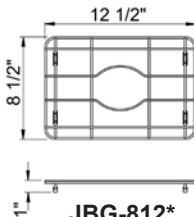

JBG- Bottom Grids

ACCESSORY GROUP

Bottom Grids

SUBMITTAL DATA

Features:

Stainless steel - Type 304.
Dishwasher safe.
Legs have protective covering to prevent scratching sink.
Bright finish.

JBG-710*
Fits 9" x 12" bowl

JBG-812*
Fits 10" x 14" bowl

JBG-1214*
Fits 14" x 16" bowl

JBG-1216*
Fits 14" x 18" bowl

JBG-1414*
Fits 16" x 16" bowl

JBG-1417*
Fits 16" x 19" bowl

JBG-1420*
Fits 16" x 22" bowl

JBG-1426*
Fits 16" x 28" bowl

JBG-01520
Fits Zero Radius Bowl
16" x 21"

JBG-01723
Fits Zero Radius Bowl
18" x 24"

JBG-01729
Fits Zero Radius Bowl
18" x 30"

JBG-0177
Fits Zero Radius Bowl
18" x 8"

JBG-01715
Fits Zero Radius Bowl
18" x 16"

NOTE

Bottoms grids marked for use with Zero Radius sinks will not fit properly into standard sink compartments due to vertical corner sizes.

JUST MFG. COMPANY CONTINUES TO MAKE QUALITY AND FUNCTIONALITY A MARK OF THE JUST PRODUCT LINE. TO DO SO REQUIRES THAT WE RESERVE THE RIGHT TO CHANGE PRODUCT INFORMATION WITHOUT NOTICE. DIMENSIONS MAY VARY AND ARE SUBJECT TO CHANGE WITHOUT NOTICE. NO RESPONSIBILITY IS ASSUMED FOR USE OF SUPERCEDED OR VOIDED DATA. FOR THE MOST CURRENT AND ACCURATE INFORMATION REGARDING THE COMPLETE LINE OF JUST SINKS, FAUCETS AND DRAINS, CLICK ON THE **SPEC LINE DRAWINGS** LINK ON OUR WEB SITE AT www.justmfg.com