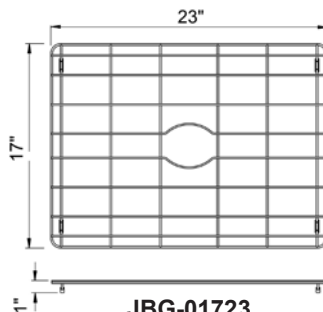

JBG- Bottom Grids

ACCESSORY GROUP

Bottom Grids

SUBMITTAL DATA

Features:

Stainless steel - Type 304.
Dishwasher safe.
Legs have protective covering to prevent scratching sink.
Bright finish.

JBG-710*
Fits 9" x 12" bowl

JBG-812*
Fits 10" x 14" bowl

JBG-1214*
Fits 14" x 16" bowl

JBG-1216*
Fits 14" x 18" bowl

JBG-1414*
Fits 16" x 16" bowl

JBG-1417*
Fits 16" x 19" bowl

JBG-1420*
Fits 16" x 22" bowl

JBG-1426*
Fits 16" x 28" bowl

JBG-01520
Fits Zero Radius Bowl
16" x 21"

JBG-01723
Fits Zero Radius Bowl
18" x 24"

JBG-01729
Fits Zero Radius Bowl
18" x 30"

JBG-0177
Fits Zero Radius Bowl
18" x 8"

JBG-01715
Fits Zero Radius Bowl
18" x 16"

NOTE

Bottoms grids marked for use with Zero Radius sinks will not fit properly into standard sink compartments due to vertical corner sizes.

JUST MFG. COMPANY CONTINUES TO MAKE QUALITY AND FUNCTIONALITY A MARK OF THE JUST PRODUCT LINE. TO DO SO REQUIRES THAT WE RESERVE THE RIGHT TO CHANGE PRODUCT INFORMATION WITHOUT NOTICE. DIMENSIONS MAY VARY AND ARE SUBJECT TO CHANGE WITHOUT NOTICE. NO RESPONSIBILITY IS ASSUMED FOR USE OF SUPERCEDED OR VOIDED DATA. FOR THE MOST CURRENT AND ACCURATE INFORMATION REGARDING THE COMPLETE LINE OF JUST SINKS, FAUCETS AND DRAINS, CLICK ON THE **SPEC LINE DRAWINGS** LINK ON OUR WEB SITE AT www.justmfg.com