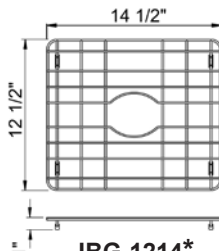

JBG- Bottom Grids

ACCESSORY GROUP

Bottom Grids

SUBMITTAL DATA

Features:

Stainless steel - Type 304.
Dishwasher safe.
Legs have protective covering to prevent scratching sink.
Bright finish.

JBG-710*
Fits 9" x 12" bowl

JBG-812*
Fits 10" x 14" bowl

JBG-1214*
Fits 14" x 16" bowl

JBG-1216*
Fits 14" x 18" bowl

JBG-1414*
Fits 16" x 16" bowl

JBG-1417*
Fits 16" x 19" bowl

JBG-1420*
Fits 16" x 22" bowl

JBG-1426*
Fits 16" x 28" bowl

JBG-01520
Fits Zero Radius Bowl
16" x 21"

JBG-01723
Fits Zero Radius Bowl
18" x 24"

JBG-01729
Fits Zero Radius Bowl
18" x 30"

JBG-0177
Fits Zero Radius Bowl
18" x 8"

JBG-01715
Fits Zero Radius Bowl
18" x 16"

NOTE

Bottoms grids marked for use with Zero Radius sinks will not fit properly into standard sink compartments due to vertical corner sizes.

JUST MFG. COMPANY CONTINUES TO MAKE QUALITY AND FUNCTIONALITY A MARK OF THE JUST PRODUCT LINE. TO DO SO REQUIRES THAT WE RESERVE THE RIGHT TO CHANGE PRODUCT INFORMATION WITHOUT NOTICE. DIMENSIONS MAY VARY AND ARE SUBJECT TO CHANGE WITHOUT NOTICE. NO RESPONSIBILITY IS ASSUMED FOR USE OF SUPERCEDED OR VOIDED DATA. FOR THE MOST CURRENT AND ACCURATE INFORMATION REGARDING THE COMPLETE LINE OF JUST SINKS, FAUCETS AND DRAINS, CLICK ON THE **SPEC LINE DRAWINGS** LINK ON OUR WEB SITE AT www.justmfg.com