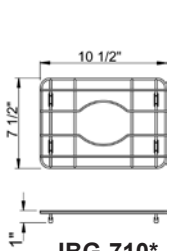

JBG- Bottom Grids

ACCESSORY GROUP

Bottom Grids

SUBMITTAL DATA

Features:

Stainless steel - Type 304.
Dishwasher safe.
Legs have protective covering to prevent scratching sink.
Bright finish.

JBG-710*
Fits 9" x 12" bowl

JBG-812*
Fits 10" x 14" bowl

JBG-1214*
Fits 14" x 16" bowl

JBG-1216*
Fits 14" x 18" bowl

JBG-1414*
Fits 16" x 16" bowl

JBG-1417*
Fits 16" x 19" bowl

JBG-1420*
Fits 16" x 22" bowl

JBG-1426*
Fits 16" x 28" bowl

JBG-01520
Fits Zero Radius Bowl
16" x 21"

JBG-01723
Fits Zero Radius Bowl
18" x 24"

JBG-01729
Fits Zero Radius Bowl
18" x 30"

JBG-0177
Fits Zero Radius Bowl
18" x 8"

JBG-01715
Fits Zero Radius Bowl
18" x 16"

NOTE

Bottoms grids marked for use with Zero Radius sinks will not fit properly into standard sink compartments due to vertical corner sizes.

JUST MFG. COMPANY CONTINUES TO MAKE QUALITY AND FUNCTIONALITY A MARK OF THE JUST PRODUCT LINE. TO DO SO REQUIRES THAT WE RESERVE THE RIGHT TO CHANGE PRODUCT INFORMATION WITHOUT NOTICE. DIMENSIONS MAY VARY AND ARE SUBJECT TO CHANGE WITHOUT NOTICE. NO RESPONSIBILITY IS ASSUMED FOR USE OF SUPERCEDED OR VOIDED DATA. FOR THE MOST CURRENT AND ACCURATE INFORMATION REGARDING THE COMPLETE LINE OF JUST SINKS, FAUCETS AND DRAINS, CLICK ON THE **SPEC LINE DRAWINGS** LINK ON OUR WEB SITE AT www.justmfg.com