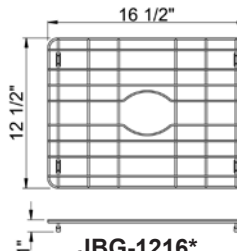

JBG- Bottom Grids

ACCESSORY GROUP

Bottom Grids

SUBMITTAL DATA

Features:

Stainless steel - Type 304.
Dishwasher safe.
Legs have protective covering to prevent scratching sink.
Bright finish.

JBG-710*
Fits 9" x 12" bowl

JBG-812*
Fits 10" x 14" bowl

JBG-1214*
Fits 14" x 16" bowl

JBG-1216*
Fits 14" x 18" bowl

JBG-1414*
Fits 16" x 16" bowl

JBG-1417*
Fits 16" x 19" bowl

JBG-1420*
Fits 16" x 22" bowl

JBG-1426*
Fits 16" x 28" bowl

JBG-01520
Fits Zero Radius Bowl
16" x 21"

JBG-01723
Fits Zero Radius Bowl
18" x 24"

JBG-01729
Fits Zero Radius Bowl
18" x 30"

JBG-0177
Fits Zero Radius Bowl
18" x 8"

JBG-01715
Fits Zero Radius Bowl
18" x 16"

NOTE

Bottoms grids marked for use with Zero Radius sinks will not fit properly into standard sink compartments due to vertical corner sizes.

JUST MFG. COMPANY CONTINUES TO MAKE QUALITY AND FUNCTIONALITY A MARK OF THE JUST PRODUCT LINE. TO DO SO REQUIRES THAT WE RESERVE THE RIGHT TO CHANGE PRODUCT INFORMATION WITHOUT NOTICE. DIMENSIONS MAY VARY AND ARE SUBJECT TO CHANGE WITHOUT NOTICE. NO RESPONSIBILITY IS ASSUMED FOR USE OF SUPERCEDED OR VOIDED DATA. FOR THE MOST CURRENT AND ACCURATE INFORMATION REGARDING THE COMPLETE LINE OF JUST SINKS, FAUCETS AND DRAINS, CLICK ON THE **SPEC LINE DRAWINGS** LINK ON OUR WEB SITE AT www.justmfg.com