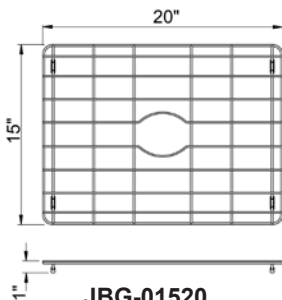

JBG- Bottom Grids

ACCESSORY GROUP

Bottom Grids

SUBMITTAL DATA

Features:

Stainless steel - Type 304.
Dishwasher safe.
Legs have protective covering to prevent scratching sink.
Bright finish.

JBG-710*
Fits 9" x 12" bowl

JBG-812*
Fits 10" x 14" bowl

JBG-1214*
Fits 14" x 16" bowl

JBG-1216*
Fits 14" x 18" bowl

JBG-1414*
Fits 16" x 16" bowl

JBG-1417*
Fits 16" x 19" bowl

JBG-1420*
Fits 16" x 22" bowl

JBG-1426*
Fits 16" x 28" bowl

JBG-01520
Fits Zero Radius Bowl
16" x 21"

JBG-01723
Fits Zero Radius Bowl
18" x 24"

JBG-01729
Fits Zero Radius Bowl
18" x 30"

JBG-0177
Fits Zero Radius Bowl
18" x 8"

JBG-01715
Fits Zero Radius Bowl
18" x 16"

NOTE

Bottoms grids marked for use with Zero Radius sinks will not fit properly into standard sink compartments due to vertical corner sizes.

JUST MFG. COMPANY CONTINUES TO MAKE QUALITY AND FUNCTIONALITY A MARK OF THE JUST PRODUCT LINE. TO DO SO REQUIRES THAT WE RESERVE THE RIGHT TO CHANGE PRODUCT INFORMATION WITHOUT NOTICE. DIMENSIONS MAY VARY AND ARE SUBJECT TO CHANGE WITHOUT NOTICE. NO RESPONSIBILITY IS ASSUMED FOR USE OF SUPERCEDED OR VOIDED DATA. FOR THE MOST CURRENT AND ACCURATE INFORMATION REGARDING THE COMPLETE LINE OF JUST SINKS, FAUCETS AND DRAINS, CLICK ON THE **SPEC LINE DRAWINGS** LINK ON OUR WEB SITE AT www.justmfg.com