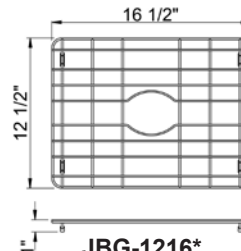

JBG- Bottom Grids

ACCESSORY GROUP

Bottom Grids

SUBMITTAL DATA

Features:

Stainless steel - Type 304.
Dishwasher safe.
Legs have protective covering to prevent scratching sink.
Bright finish.

JBG-710*
Fits 9" x 12" bowl

JBG-812*
Fits 10" x 14" bowl

JBG-1214*
Fits 14" x 16" bowl

JBG-1216*
Fits 14" x 18" bowl

JBG-1414*
Fits 16" x 16" bowl

JBG-1417*
Fits 16" x 19" bowl

JBG-1420*
Fits 16" x 22" bowl

JBG-1426*
Fits 16" x 28" bowl

JBG-01520
Fits Zero Radius Bowl
16" x 21"

JBG-01723
Fits Zero Radius Bowl
18" x 24"

JBG-01729
Fits Zero Radius Bowl
18" x 30"

JBG-0177
Fits Zero Radius Bowl
18" x 8"

JBG-01715
Fits Zero Radius Bowl
18" x 16"

NOTE

Bottoms grids marked for use with Zero Radius sinks will not fit properly into standard sink compartments due to vertical corner sizes.

JUST MFG. COMPANY CONTINUES TO MAKE QUALITY AND FUNCTIONALITY A MARK OF THE JUST PRODUCT LINE. TO DO SO REQUIRES THAT WE RESERVE THE RIGHT TO CHANGE PRODUCT INFORMATION WITHOUT NOTICE. DIMENSIONS MAY VARY AND ARE SUBJECT TO CHANGE WITHOUT NOTICE. NO RESPONSIBILITY IS ASSUMED FOR USE OF SUPERCEDED OR VOIDED DATA. FOR THE MOST CURRENT AND ACCURATE INFORMATION REGARDING THE COMPLETE LINE OF JUST SINKS, FAUCETS AND DRAINS, CLICK ON THE **SPEC LINE DRAWINGS** LINK ON OUR WEB SITE AT www.justmfg.com